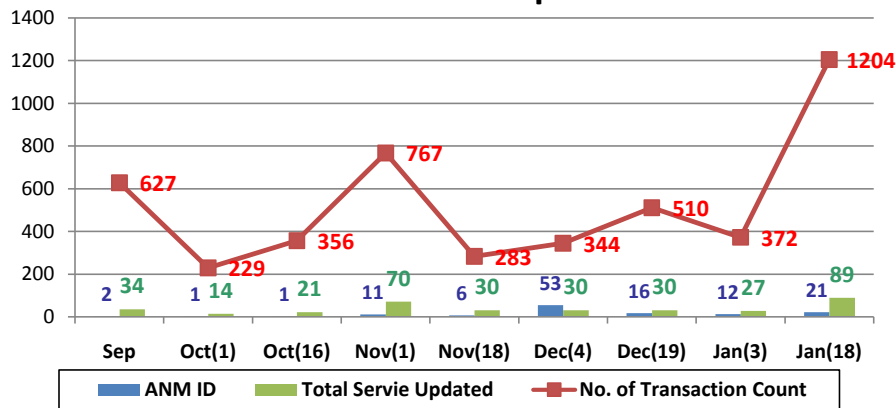

Transaction vs. Service updation