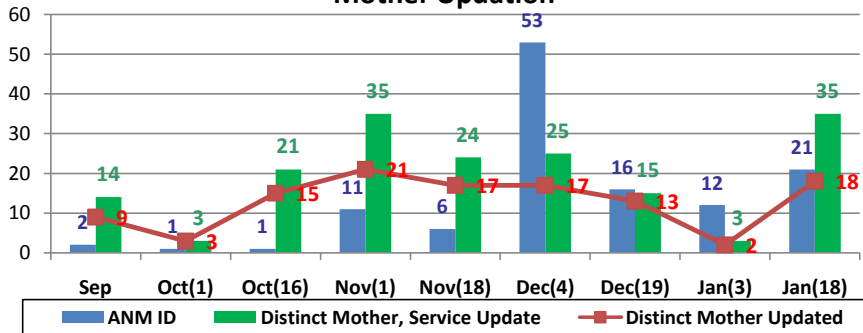

# USSD Dashboard: Month wise Staus of USSD Updation (from Sep-14 to Jan-15)

East

## East District

175

115

170

99

### Mother Updation