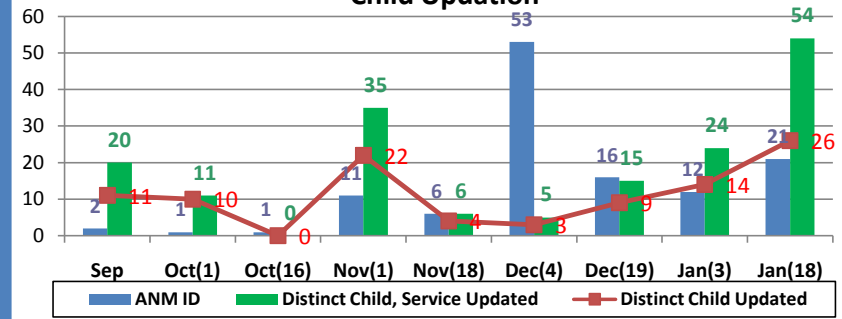

Child Updation